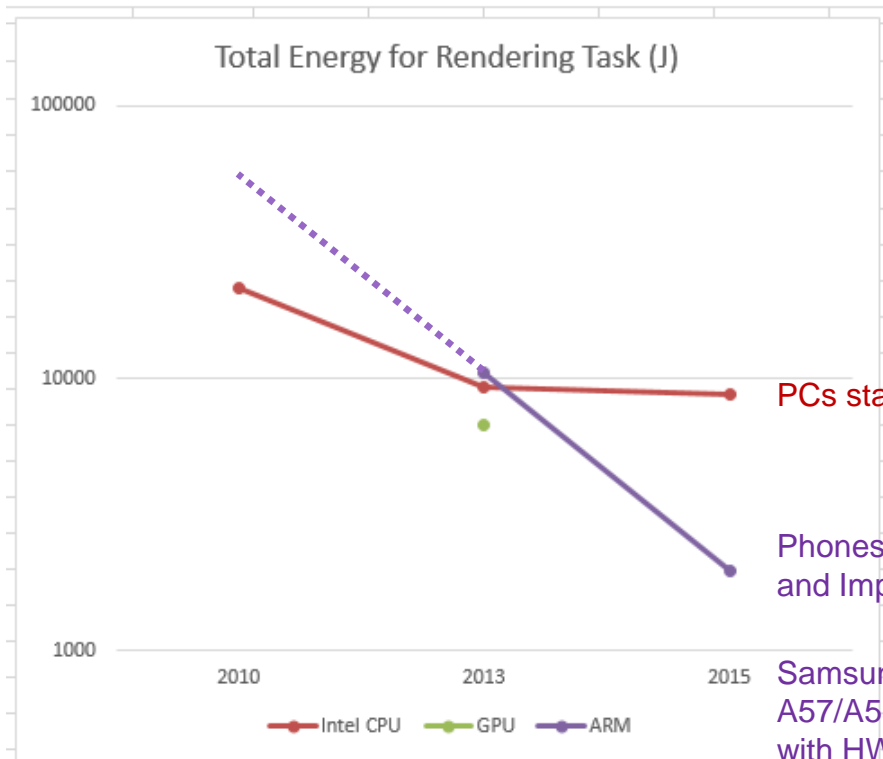

Efficient Computation

PCs stagnant

Phones 4.5X better, and Improving Fast!

Samsung GS6: A57/A53 64-bit ARM core with HW double-precision floating-point (4Big.4Little).