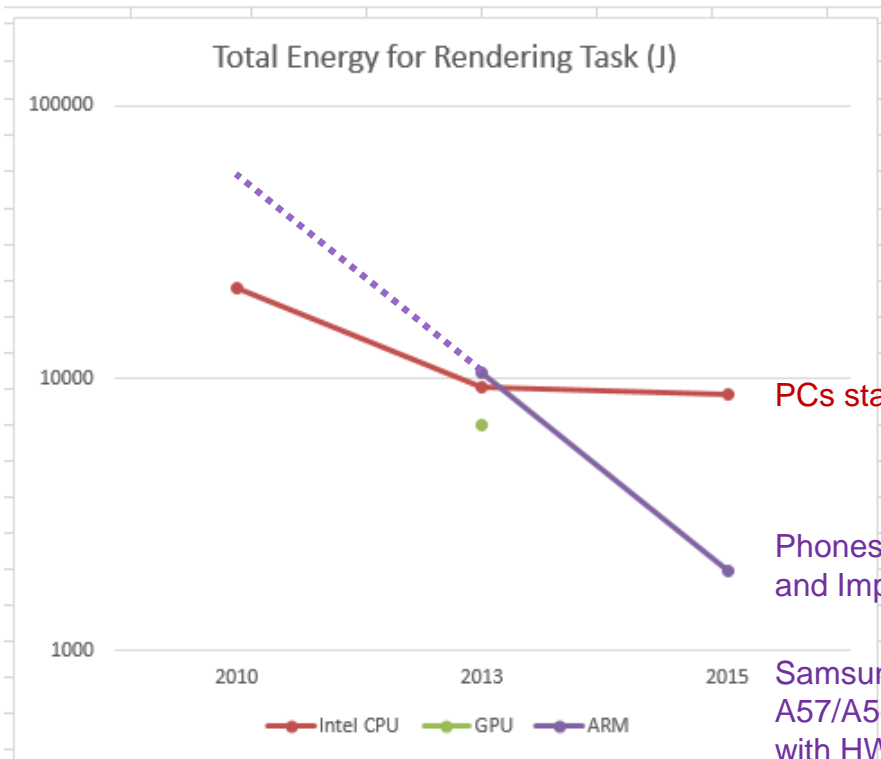

Efficient Computation

PCs stagnant

Phones 4.5X better, and Improving Fast!

Samsung GS6: A57/A53 64-bit ARM core with HW double-precision floating-point (4Big.4Little).